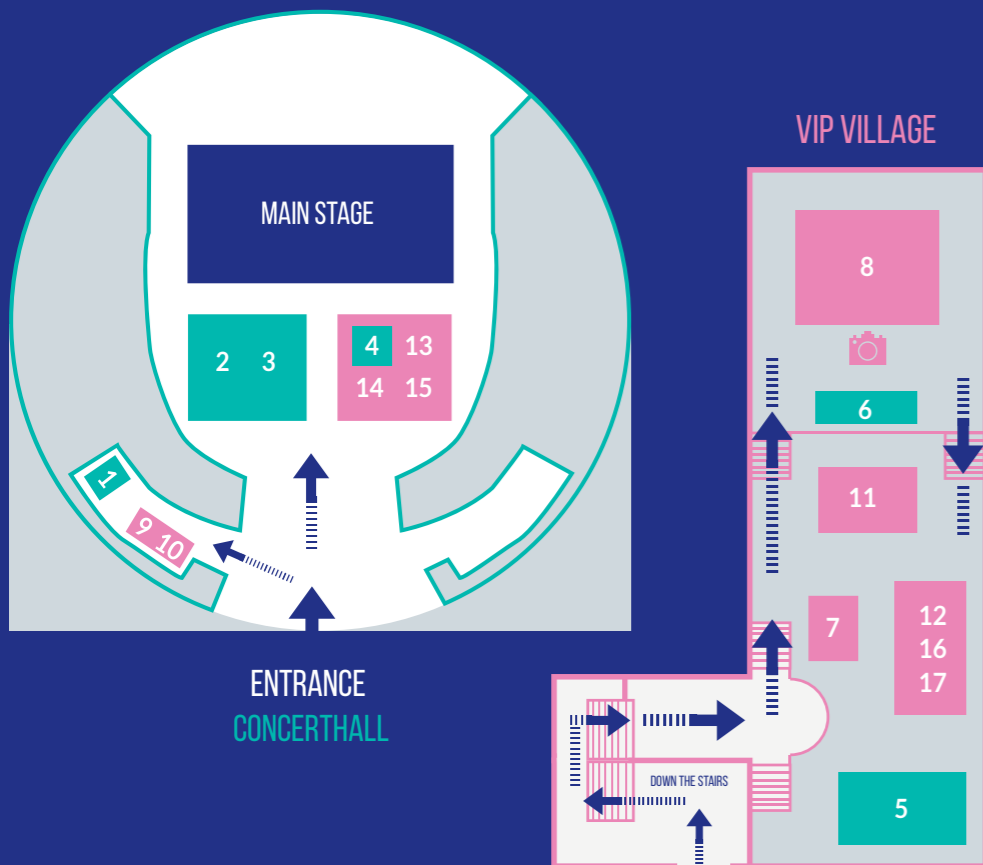

ENTIRE SCHEDULE

- 12:00 - 18:00 HALLYU WAVE
- 18:00 - 19:00 INTERMISSION
- 19:00 - 20:00 DOORS OPEN FOR THE CONCERT
- 20:00 - 22:00 K-COMMUNITY FESTIVAL CONCERT

VENUE MAP

HALLYU WAVE

HALLYU WAVE is an annual Korean Cultural Festival organized by **K-Pop Belgium Society** with the support of the Korean Cultural Center Brussels and KOFICE. Each year Hallyu Wave brings you a wide variety of activities, both traditional and contemporary. These activities range from K-Pop dance classes to a calligraphy workshop and even a chance to take a picture in a Hanbok.

PROGRAM - K-POP

- 1 12:00 - 17:30 Noraebang (karaoke)
- 2 12:00 - 12:30
  13:30 - 14:00
  15:00 - 15:30
  16:30 - 17:00 Random Play Dance
- 3 12:30 - 13:30
  15:30 - 16:30
  17:00 - 18:00 K-POP Dance Workshop
- 4 13:00 - 14:00 K-POP Idol Twister
- 5 14:00 - 15:00
  16:00 - 17:00 Make-up / Beauty Panel
- 6 17:30 - 18:00 Up10tion Fan Signing Event
- 12:00 - 17:30 K-Pop Communities

PROGRAM - TRADITIONAL

1. 7 12:00 - 17:00 Baduk Workshop + Game
   - 8 12:00 - 17:00 Hanbok Photobooth
   - 9 12:00 - 18:00 Traditional Korean Games
   - 10 12:00 - 18:00 Ddakji Workshop + Game
   - 11 12:00 - 16:00 Hanbok Folding workshop
   - 12 12:00 - 15:00 Lotus Flower Workshop
   - 13 12:00 - 13:00
     16:30 - 17:30 Ssireum Game
   - 14 14:00 - 15:00 Taekwondo Demo + Initiation
   - 15 15:00 - 16:00 Hapkido Demo + Initiation
   - 16 15:00 - 17:00 Calligraphy Workshop
   - 17 15:00 - 17:00 Hanji Craft Workshop
2. **Vendors**

   - 12:00 - 17:00 Callitattoo
   - 12:00 - 17:00 Stylishbabo
   - 12:00 - 17:00 Noonawon
   - 12:00 - 19:00 Table d'HO
   - 12:00 - 18:00 Infnitea